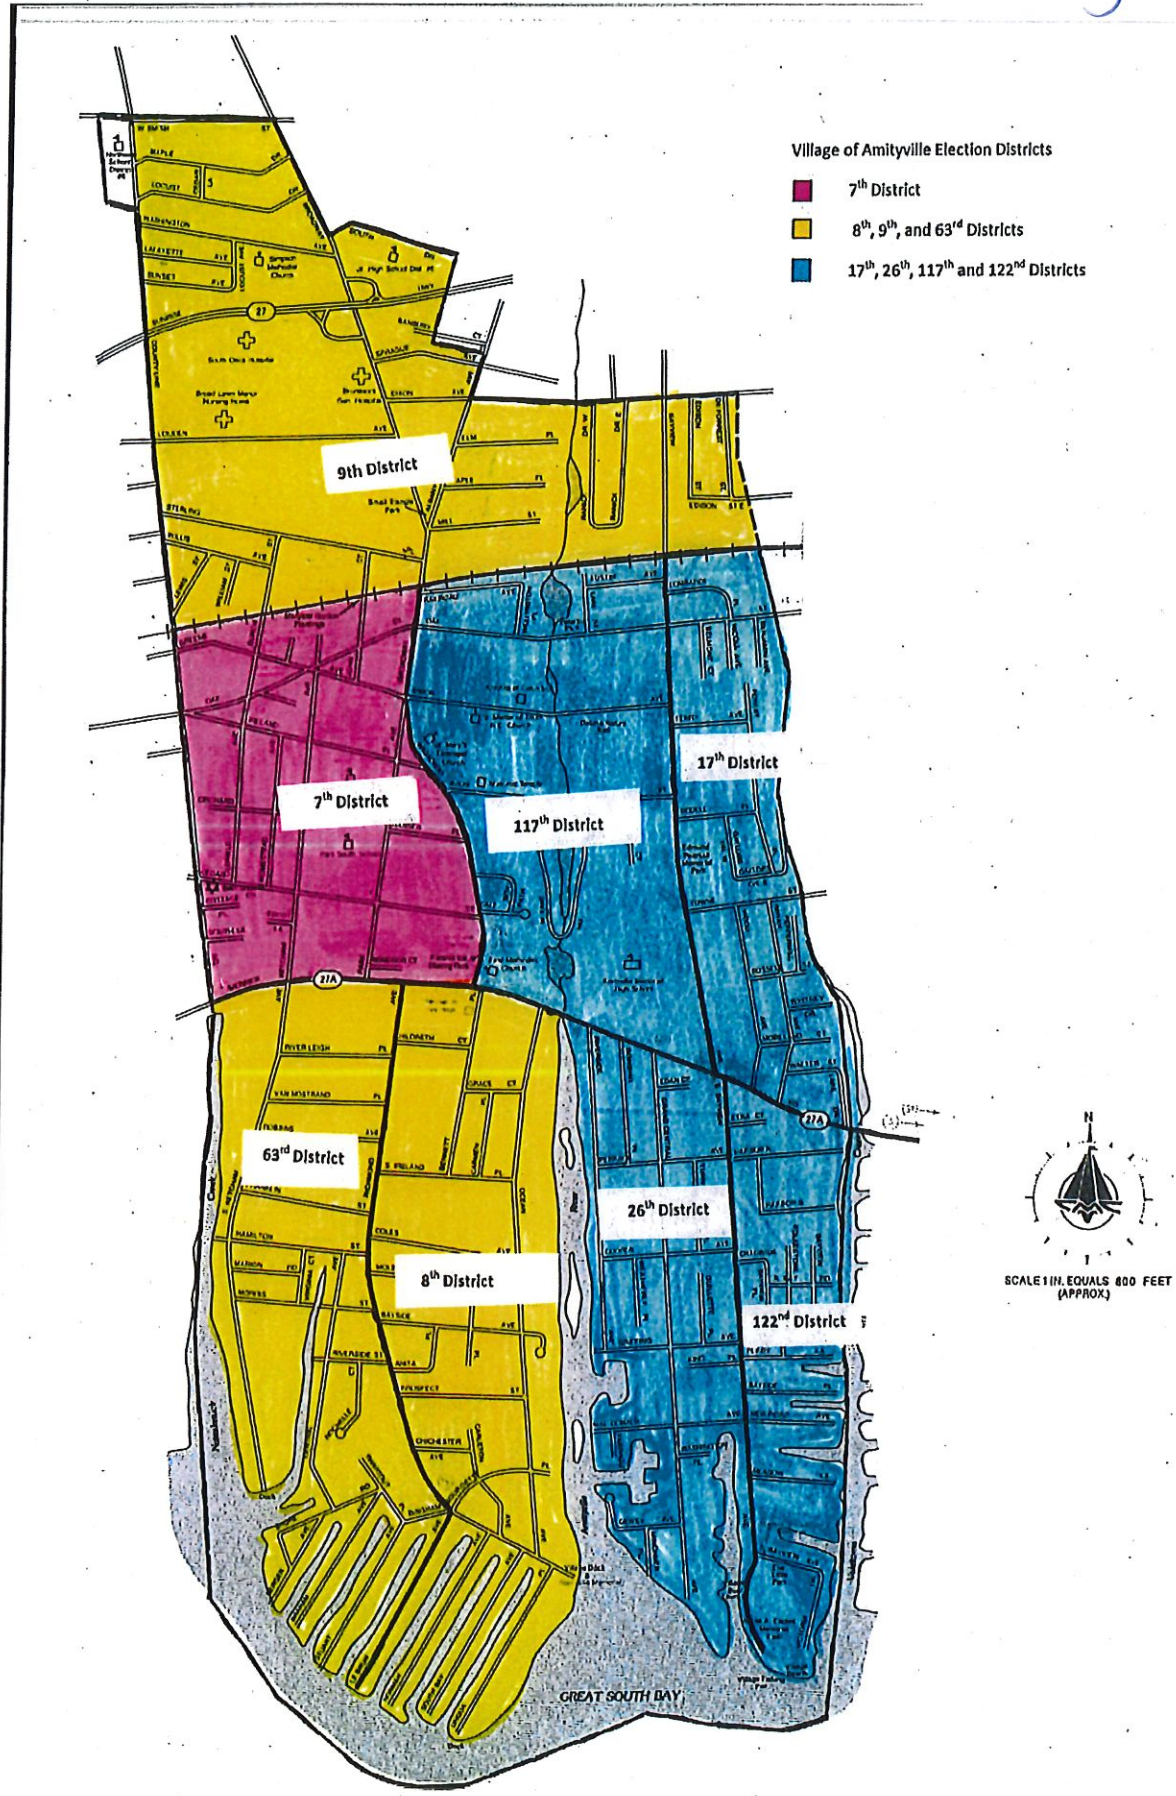

2023 Election Districts & Polling Places

© COPYRIGHTED AND PUBLISHED BY:
COMMUNITY MAP COMPANY
301 CIRCLE OF PROGRESS, POTTSTOWN, PA 19464
TELEPHONE: (215) 326-6611

The information contained in this publication may not be reproduced in any